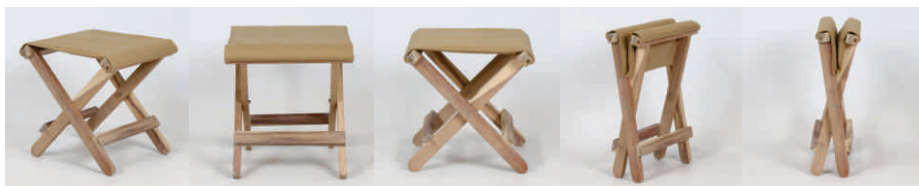

# SAFARI AND OUTDOOR CHAIRS

Butler  
Tray

Lesotho  
Footstool

Luggage  
Racks\*

\*Luggage racks with OR without shoe rack  
Genuine leather strapping or black nylon safety strapping

Oromo  
Bench

Towel  
Rail

Field  
Table  
Fold up

Fold up  
Safari  
Footstool

Terata  
Bench

Drinks  
Trolley

Mogale  
Pedestal