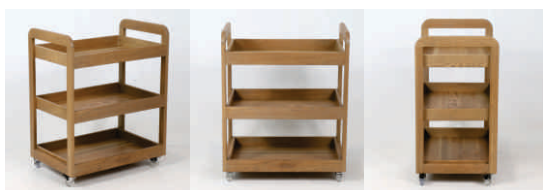

# SAFARI AND OUTDOOR CHAIRS

Butler  
Tray

Lesotho  
Footstool

Luggage  
Racks\*

\*Luggage racks with OR without shoe rack  
Genuine leather strapping or black nylon safety strapping

Oromo  
Bench

Towel  
Rail

Field  
Table  
Fold up

Fold up  
Safari  
Footstool

Terata  
Bench

Drinks  
Trolley

Mogale  
Pedestal